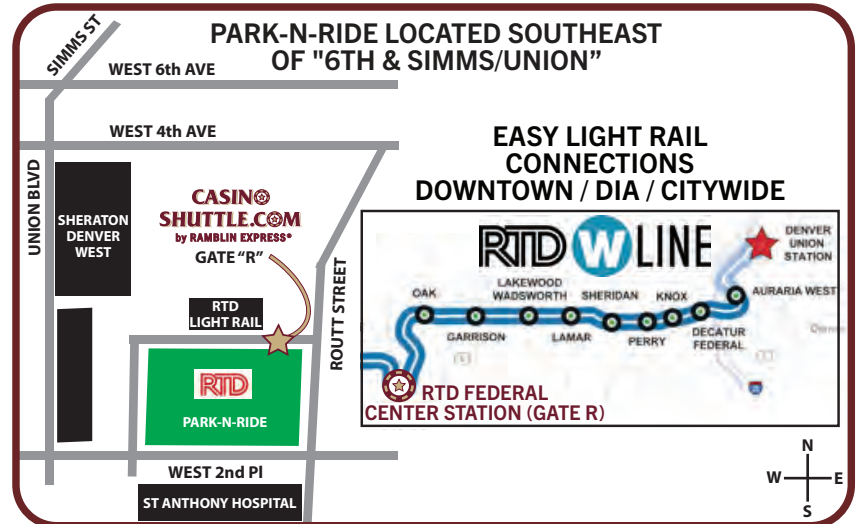

## CASINO ARRIVAL STOPS

1. (BH) AMERISTAR
2. (BH) MONARCH
3. (BH) LADY LUCK
4. (BH) BALLY'S BLACK HAWK NORTH fka Mardi Gras
5. (BH) LODGE / GILPIN
6. (BH) BULL DURHAM
7. (CC) JOHNNY Z's
8. (CC) GRAND Z

## CASINO RETURN DEPARTURE STOPS

1. (CC) JOHNNY Z's
2. (CC) GRAND Z
3. (BH) GILPIN (south end of sidewalk)
4. (BH) BALLY'S BLACK HAWK WEST fka Golden Gates
5. (BH) ISLE

# FARES

**ROUND-TRIP ONE WAY**  
Cash "At the Bus" ..... \$30 \$20

**PRE-PURCHASE TICKET VOUCHERS ONLINE AND SAVE \$5\* ROUND-TRIP**  
CasinoShuttle.com ....\$25\* \$20  
\*Limited Time Offer

Get most of your fare back with qualified casino play!  
**Valuable Casino Bonus Ticket**

offer valid at any one of the PARTICIPATING CASINOS!  
(some restrictions apply)

AMERISTAR,  
BALLY'S BLACK HAWK,  
CENTURY, EASY STREET,  
FAMOUS BONANZA, GILPIN,  
GRAND Z, ISLE, JOHNNY Z's,  
LADY LUCK, LODGE, MONARCH,  
SARATOGA, SASQUATCH,  
WILD CARD, Z CASINO