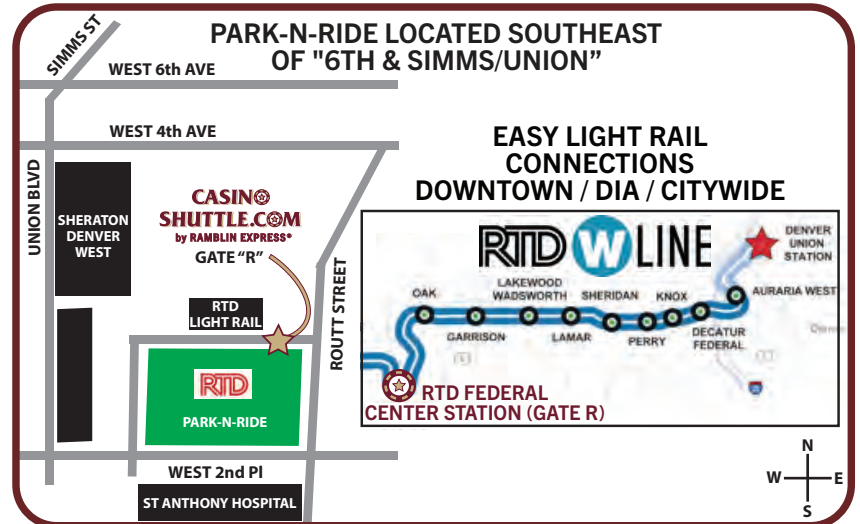

LAKEWOOD SCHEDULE

RTD RTD FEDERAL CENTER STATION LIGHT RAIL / PARK-N-RIDE
11601 WEST 2ND PLACE, LAKEWOOD, CO 80228

DEPART LAKEWOOD RTD FED CTR STATION (GATE R)	EST ARRIVAL BLACK HAWK	DEPART CENTRAL CITY FIRST STOP	DEPART BLACK HAWK LAST STOP	EST RETURN LAKEWOOD
6:00 am	6:45 am	7:10 am	7:20 am	8:05 am
7:00 am	7:45 am	8:10 am	8:20 am	9:05 am
8:00 am	8:45 am	9:10 am	9:20 am	10:05 am
9:00 am	9:45 am	10:10 am	10:20 am	11:05 am
11:00 am	11:45 am	12:10 pm	12:20 pm	1:05 pm
12:00 pm	12:45 pm	1:10 pm	1:20 pm	2:05 pm
1:00 pm	1:45 pm	2:10 pm	2:20 pm	3:05 pm
2:00 pm	2:45 pm	3:10 pm	3:20 pm	4:05 pm
3:00 pm	3:45 pm	4:10 pm	4:20 pm	5:05 pm
4:00 pm	4:45 pm	5:10 pm	5:20 pm	6:05 pm
5:00 pm	5:45 pm	6:10 pm	6:20 pm	7:05 pm
7:00 pm	7:45 pm	8:10 pm	8:20 pm	9:05 pm
8:00 pm	8:45 pm	9:10 pm	9:20 pm	10:05 pm
9:00 pm	9:45 pm	10:10 pm	10:20 pm	11:05 pm
11:00 pm	11:45 pm	12:10 am	12:20 am	1:05 am
12:00 am	12:45 am	2:10 am	2:20 am	3:05 am

SERVICE FROM AURORA AND ARVADA MARKETPLACE ALSO!

303-572-8687

feedback@casinoshuttle.com

CASINO STOPS

(BH) BLACK HAWK
(CC) CENTRAL CITY

CASINO ARRIVAL STOPS

1. (BH) AMERISTAR
2. (BH) MONARCH
3. (BH) LADY LUCK
4. (BH) BALLY'S BLACK HAWK NORTH fka Mardi Gras
5. (BH) LODGE / GILPIN
6. (BH) BULL DURHAM
7. (CC) JOHNNY Z's
8. (CC) GRAND Z

CASINO RETURN DEPARTURE STOPS

1. (CC) JOHNNY Z's
2. (CC) GRAND Z
3. (BH) GILPIN (south end of sidewalk)
4. (BH) BALLY'S BLACK HAWK WEST fka Golden Gates
5. (BH) ISLE

FARES

ROUND-TRIP ONE WAY
Cash "At the Bus" \$30 \$20

PRE-PURCHASE TICKET VOUCHERS ONLINE AND SAVE \$5* ROUND-TRIP
CasinoShuttle.com\$25* \$20
*Limited Time Offer

Get most of your fare back with qualified casino play!
Valuable Casino Bonus Ticket offer valid at any one of the PARTICIPATING CASINOS!
(some restrictions apply)
AMERISTAR, BALLY'S BLACK HAWK, CENTURY, EASY STREET, FAMOUS BONANZA, GILPIN, GRAND Z, ISLE, JOHNNY Z's, LADY LUCK, LODGE, MONARCH, SARATOGA, SASQUATCH, WILD CARD, Z CASINO