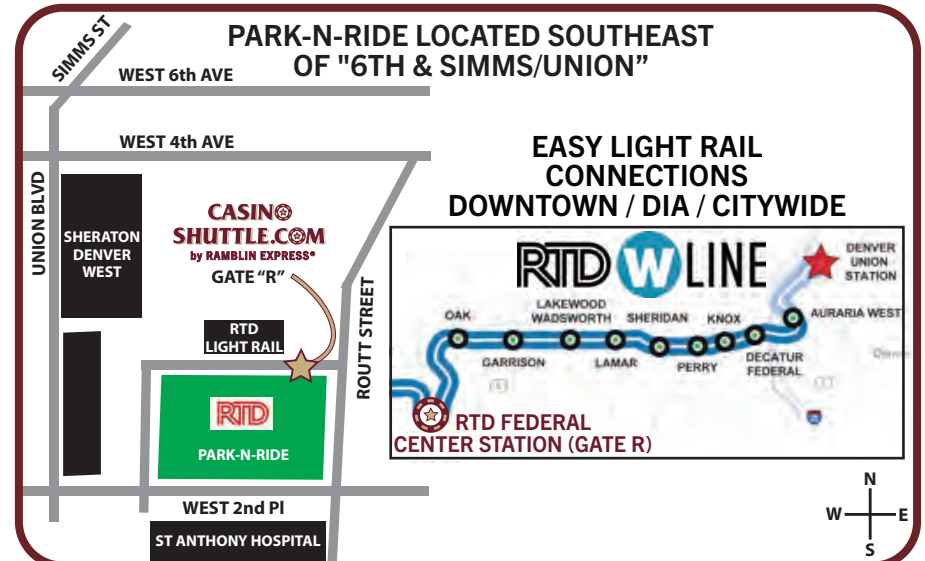

SCHEDULES, STOPS AND FARES SUBJECT TO CHANGE.