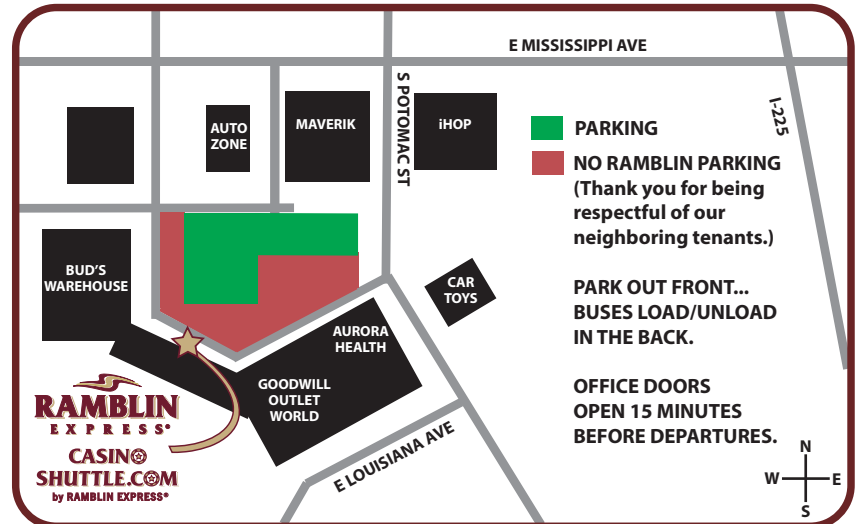

## CASINO STOPS

(BH) BLACK HAWK  
(CC) CENTRAL CITY

### CASINO ARRIVAL STOPS

1. (BH) AMERISTAR
2. (BH) MONARCH
3. (BH) LADY LUCK
4. (BH) BALLY'S BLACK HAWK NORTH fka Mardi Gras
5. (BH) LODGE / GILPIN
6. (BH) BULL DURHAM
7. (CC) JOHNNY Z's
8. (CC) GRAND Z

### CASINO RETURN DEPARTURE STOPS

1. (CC) JOHNNY Z's
2. (CC) GRAND Z
3. (BH) GILPIN (south end of sidewalk)
4. (BH) BALLY'S BLACK HAWK WEST fka Golden Gates
5. (BH) ISLE

## FARES

	ROUND-TRIP	ONE WAY
Cash "At the Bus" .....	\$35	\$24
PRE-PURCHASE TICKET VOUCHERS ONLINE AND SAVE \$5* ROUND-TRIP		
CasinoShuttle.com .....	\$30	\$24
*Limited Time Offer		

Get most of your fare back with qualified casino play!  
**Valuable Casino Bonus Ticket** offer valid at any one of the PARTICIPATING CASINOS!  
(some restrictions apply)  
AMERISTAR, BALLY'S BLACK HAWK, CENTURY, EASY STREET, FAMOUS BONANZA, GILPIN, GRAND Z, ISLE, JOHNNY Z's, LADY LUCK, LODGE, MONARCH, SARATOGA, SASQUATCH, WILD CARD, Z CASINO