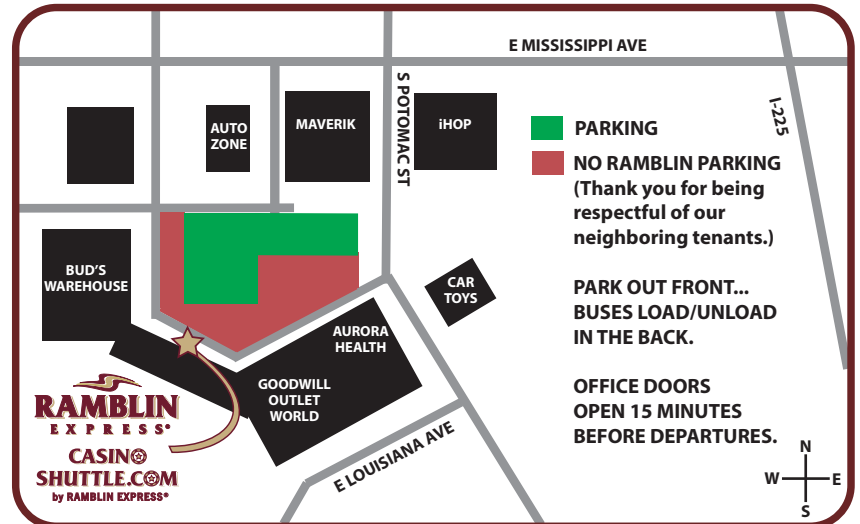

AURORA SCHEDULE

1 BLOCK EAST OF I-225 ON MISSISSIPPI, SW CORNER OF POTOMAC SQUARE & MISSISSIPPI
13450 EAST MISSISSIPPI AVENUE, AURORA CO 80012

DEPART AURORA	EST ARRIVAL BLACK HAWK	DEPART CENTRAL CITY FIRST STOP	DEPART BLACK HAWK LAST STOP	EST RETURN AURORA
5:15 am	6:45 am	7:10 am	7:20 am	8:45 am
6:15 am	7:45 am	8:10 am	8:20 am	9:45 am
7:15 am	8:45 am	9:10 am	9:20 am	10:45 am
8:15 am	9:45 am	10:10 am	10:20 am	11:45 am
10:15 am	11:45 am	12:10 pm	12:20 pm	1:45 pm
11:15 am	12:45 pm	2:10 pm	2:20 pm	3:45 pm
12:15 pm	1:45 pm	3:10 pm	3:20 pm	4:45 pm
1:15 pm	2:45 pm	4:10 pm	4:20 pm	5:45 pm
3:15 pm	4:45 pm	5:10 pm	5:20 pm	6:45 pm
4:15 pm	5:45 pm	6:10 pm	6:20 pm	7:45 pm
6:15 pm	7:45 pm	8:10 pm	8:20 pm	9:45 pm
8:15 pm	9:45 pm	10:10 pm	10:20 pm	11:45 pm
10:15 pm	11:45 pm	12:10 am	12:20 am	1:45 am
11:15 pm	12:45 am	2:10 am	2:20 am	3:45 am

SERVICE FROM LAKEWOOD AND ARVADA MARKETPLACE ALSO!

CASINO STOPS

(BH) BLACK HAWK
(CC) CENTRAL CITY

CASINO ARRIVAL STOPS

1. (BH) AMERISTAR
2. (BH) MONARCH
3. (BH) LADY LUCK
4. (BH) BALLY'S BLACK HAWK NORTH fka Mardi Gras
5. (BH) LODGE / GILPIN
6. (BH) BULL DURHAM
7. (CC) JOHNNY Z's
8. (CC) GRAND Z

CASINO RETURN DEPARTURE STOPS

1. (CC) JOHNNY Z's
2. (CC) GRAND Z
3. (BH) GILPIN (south end of sidewalk)
4. (BH) BALLY'S BLACK HAWK WEST fka Golden Gates
5. (BH) ISLE

FARES

	ROUND-TRIP	ONE WAY
Cash "at the Bus"	\$35	\$24
PRE-PURCHASE TICKET VOUCHERS ONLINE AND SAVE \$5* ROUND-TRIP		
CasinoShuttle.com	\$30	\$24
*Limited Time Offer		

Get most of your fare back with qualified casino play!
Valuable Casino Bonus Ticket
offer valid at any one of the PARTICIPATING CASINOS!
(some restrictions apply)
AMERISTAR,
BALLY'S BLACK HAWK,
CENTURY, EASY STREET,
FAMOUS BONANZA, GILPIN,
GRAND Z, ISLE, JOHNNY Z's,
LADY LUCK, LODGE, MONARCH,
SARATOGA, SASQUATCH,
WILD CARD, Z CASINO