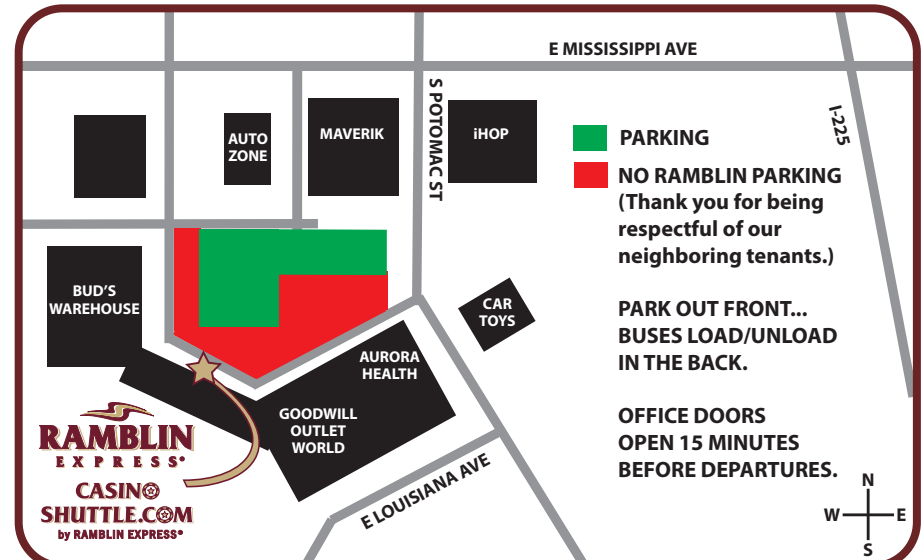

SERVICE FROM LAKEWOOD AND ARVADA MARKETPLACE ALSO!

feedback@casinoshuttle.com 303-572-8687

CASINO STOPS

(BH) BLACK HAWK
(CC) CENTRAL CITY

CASINO ARRIVAL STOPS

1. (BH) AMERISTAR
2. (BH) MONARCH
3. (BH) LADY LUCK
4. (BH) GOLDEN MARDI GRAS
5. (BH) LODGE / GILPIN
6. (BH) BULL DURHAM
7. (CC) JOHNNY Z's
8. (CC) GRAND Z

CASINO RETURN DEPARTURE STOPS

1. (CC) JOHNNY Z's
2. (CC) GRAND Z
3. (BH) GILPIN (south end of sidewalk)
4. (BH) GOLDEN GATES
5. (BH) ISLE

FARES

PRE-PURCHASE TICKETS
ONLINE FOR GREATEST SAVINGS
(LIMITED TIME DISCOUNTS)

	ROUND-TRIP	ONE WAY
CasinoShuttle.com\$30	\$24
<i>Thru September 7, 2020</i>		
Pay "At The Bus"\$35	\$24
<i>Thru September 7, 2020</i>		
	\$30	\$21

Get most of your fare back with qualified casino play!
Valuable Casino Bonu\$ Ticket

offer valid at any one of the PARTICIPATING CASINOS!

(some restrictions apply)

AMERISTAR, CENTURY, EASY STREET, FAMOUS BONANZA, GILPIN, GOLDEN GATES, GOLDEN GULCH, GOLDEN MARDI GRAS, GRAND Z, ISLE, JOHNNY Z's, LADY LUCK, LODGE, MONARCH, SARATOGA, SASQUATCH, WILD CARD, Z CASINO