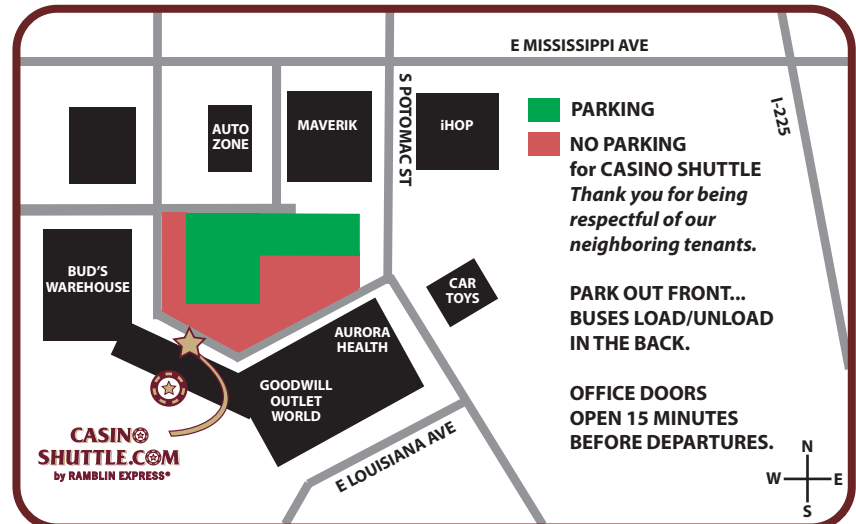

* = MODIFIED SCHEDULE ON INCLEMENT WEATHER DAYS

CASINOSHUTTLE.COM

VISIT **BLACK HAWK** by **RAMBLIN EXPRESS**®

feedback@casinoshuttle.com
303-572-8687 x734

CASINO STOPS

ARRIVAL STOPS

1. (BH) AMERISTAR
2. (BH) MONARCH
3. (BH) LADY LUCK
4. (BH) BALLY'S BLACK HAWK NORTH fka Mardi Gras
5. (BH) LODGE / GILPIN
6. (BH) BULL DURHAM / SARATOGA / SASQUATCH WILD CARD / Z CASINO
7. (CC) DRAGON TIGER
8. (CC) GRAND Z

DEPARTURE STOPS

1. (CC) DRAGON TIGER
 2. (CC) GRAND Z
 3. (BH) GILPIN (south end of sidewalk)
 4. (BH) BALLY'S BLACK HAWK WEST fka Golden Gates
 5. (BH) HORSESHOE fka Isle
- (BH) = VISIT **BLACK HAWK**
(CC) = **CENTRAL CITY**

FARES

PAY CASH "AT THE BUS":
ROUND-TRIP **\$35**

Save \$3* PAY   ONLINE:
ROUND-TRIP **\$32**

CASINOSHUTTLE.COM

(\$24 One-way, Cash or Online)

*Limited Time Offer

Get most of your fare back with qualified casino play! (some restrictions apply)

CASINO BONUS TICKET offer valid at any one of the PARTICIPATING CASINOS!

AMERISTAR, BALLY'S BLACK HAWK, CENTURY, DRAGON TIGER, EASY STREET, FAMOUS BONANZA, GILPIN, GRAND Z, HORSESHOE, LADY LUCK, LODGE, MONARCH, SARATOGA, SASQUATCH, WILD CARD