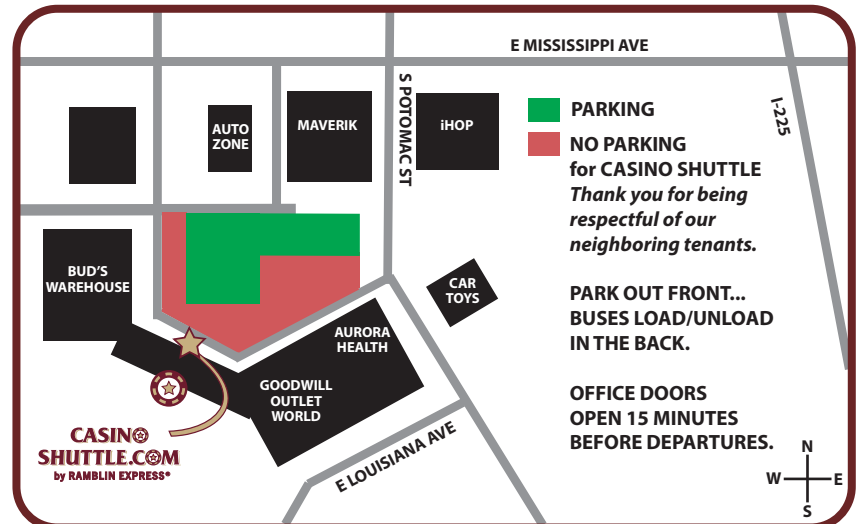

* = MODIFIED SCHEDULE ON INCLEMENT WEATHER DAYS

CASINOSHUTTLE.COM

VISIT **BLACK HAWK** by **RAMBLIN EXPRESS**

feedback@casinoshuttle.com
303-572-8687 x734

CASINO STOPS

ARRIVAL STOPS

1. (BH) AMERISTAR
2. (BH) MONARCH
3. (BH) LADY LUCK
4. (BH) BALLY'S BLACK HAWK NORTH fka Mardi Gras
5. (BH) LODGE / GILPIN
6. (BH) BULL DURHAM / SARATOGA / SASQUATCH WILD CARD / Z CASINO
7. (CC) DRAGON TIGER
8. (CC) GRAND Z

DEPARTURE STOPS

1. (CC) DRAGON TIGER
 2. (CC) GRAND Z
 3. (BH) GILPIN (south end of sidewalk)
 4. (BH) BALLY'S BLACK HAWK WEST fka Golden Gates
 5. (BH) HORSESHOE fka Isle
- (BH) = VISIT **BLACK HAWK**
(CC) = **CENTRAL CITY**

FARES

PAY CASH "AT THE BUS":
ROUND-TRIP **\$35**

Save \$3* PAY   ONLINE:
ROUND-TRIP **\$32**

CASINOSHUTTLE.COM

(\$24 One-way, Cash or Online)

*Limited Time Offer

Get most of your fare back with qualified casino play! (some restrictions apply)

CASINO BONUS TICKET offer valid at any one of the PARTICIPATING CASINOS!

AMERISTAR, BALLY'S BLACK HAWK, CENTURY, DRAGON TIGER, EASY STREET, FAMOUS BONANZA, GILPIN, GRAND Z, HORSESHOE, LADY LUCK, LODGE, MONARCH, SARATOGA, SASQUATCH, WILD CARD