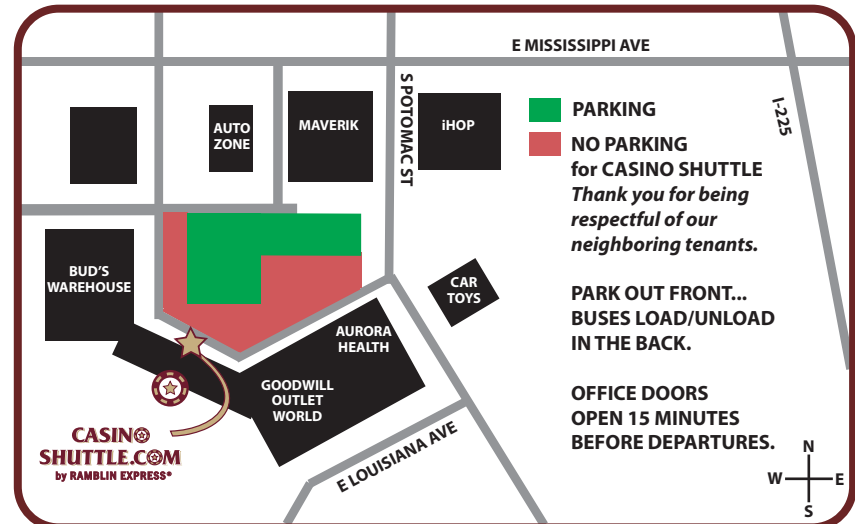

# CASINO STOPS

## ARRIVAL STOPS

1. (BH) AMERISTAR
2. (BH) MONARCH
3. (BH) LADY LUCK
4. (BH) BALLY'S BLACK HAWK NORTH fka Mardi Gras
5. (BH) LODGE / GILPIN
6. (BH) BULL DURHAM / SARATOGA / SASQUATCH WILD CARD / Z CASINO
7. (CC) DRAGON TIGER
8. (CC) GRAND Z

## DEPARTURE STOPS

1. (CC) DRAGON TIGER
  2. (CC) GRAND Z
  3. (BH) GILPIN (south end of sidewalk)
  4. (BH) BALLY'S BLACK HAWK WEST fka Golden Gates
  5. (BH) ISLE
- (BH) = VISIT BLACK HAWK  
(CC) = CENTRAL CITY

# FARES

PAY CASH "AT THE BUS":  
ROUND-TRIP \$35

Save \$5\* PAY   ONLINE:  
ROUND-TRIP \$30  
**CASINOSHUTTLE.COM**  
(\$24 One-way, Cash or Online)  
\*Limited Time Offer

Get most of your fare back with qualified casino play! (some restrictions apply)  
CASINO BONUS TICKET offer valid at any one of the PARTICIPATING CASINOS!  
AMERISTAR, BALLY'S BLACK HAWK, CENTURY, DRAGON TIGER, EASY STREET, FAMOUS BONANZA, GILPIN, GRAND Z, ISLE, LADY LUCK, LODGE, MONARCH, SARATOGA, SASQUATCH, WILD CARD