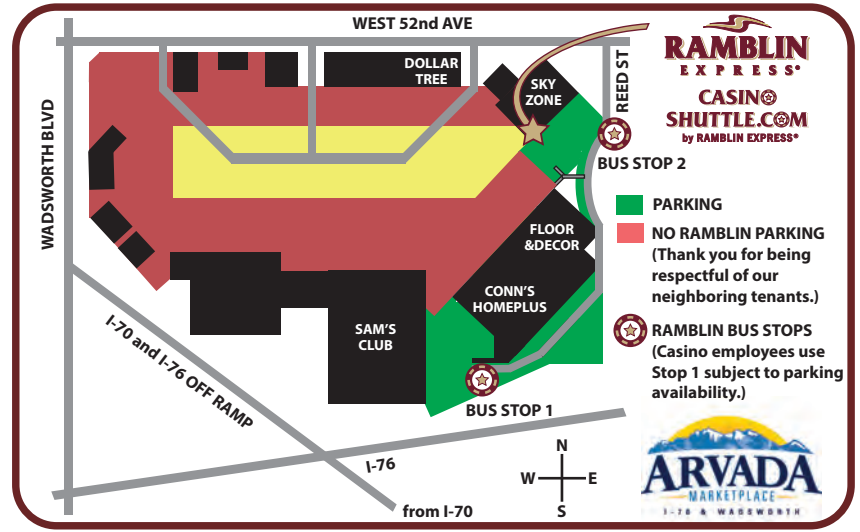

ARVADA SCHEDULE

ARVADA MARKETPLACE, I-70 & WADSWORTH, EAST END NEXT TO SKY ZONE
7330 W 52ND AVE, ARVADA CO 80002

DEPART ARVADA FROM STOP ② (10 MIN PRIOR FROM ①)	EST ARRIVAL BLACK HAWK	DEPART CENTRAL CITY FIRST STOP	DEPART BLACK HAWK LAST STOP	EST RETURN ARVADA
5:00 am	5:45 am	6:12 am	6:22 am	7:05 am
6:00 am	6:45 am	7:12 am	7:22 am	8:05 am
7:00 am	7:45 am	8:12 am	8:22 am	9:05 am
7:30 am	8:15 am	9:12 am	9:22 am	10:05 am
9:00 am	9:45 am	10:12 am	10:22 am	11:05 am
10:00 am	10:45 am	11:12 am	11:22 am	12:05 pm
11:00 am	11:45 am	12:12 pm	12:22 pm	1:05 pm
12:00 pm	12:45 pm	1:12 pm	1:22 pm	2:05 pm
1:00 pm	1:45 pm	2:12 pm	2:22 pm	3:05 pm
2:00 pm	2:45 pm	3:12 pm	3:22 pm	4:05 pm
3:00 pm	3:45 pm	4:42 pm	4:52 pm	5:35 pm
4:00 pm	4:45 pm	5:12 pm	5:22 pm	6:05 pm
5:00 pm	5:45 pm	6:12 pm	6:22 pm	7:05 pm
6:00 pm	6:45 pm	7:12 pm	7:22 pm	8:05 pm
8:00 pm	8:45 pm	9:12 pm	9:22 pm	10:05 pm
9:00 pm	9:45 pm	10:12 pm	10:22 pm	11:05 pm
11:00 pm	11:45 pm	12:12 am	12:22 am	1:05 am

1. (BH) MONARCH
2. (BH) LADY LUCK
3. (BH) BALLY'S BLACK HAWK NORTH fka Mardi Gras
4. (BH) AMERISTAR
5. (BH) LODGE / GILPIN
6. (BH) BULL DURHAM
7. (CC) JOHNNY Z's
8. (CC) GRAND Z

CASINO RETURN DEPARTURE STOPS

1. (CC) JOHNNY Z's
2. (CC) GRAND Z
3. (BH) GILPIN (south end of sidewalk)
4. (BH) BALLY'S BLACK HAWK WEST fka Golden Gates
5. (BH) ISLE

FARES

ROUND-TRIP **ONE WAY**
Cash "At the Bus" \$30 \$20
PRE-PURCHASE TICKET VOUCHERS ONLINE AND SAVE \$5* ROUND-TRIP
CasinoShuttle.com \$25* \$20
*Limited Time Offer

Get most of your fare back with qualified casino play!
Valuable Casino Bonus Ticket
offer valid at any one of the PARTICIPATING CASINOS!
(some restrictions apply)
AMERISTAR,
BALLY'S BLACK HAWK,
CENTURY, EASY STREET,
FAMOUS BONANZA, GILPIN,
GRAND Z, ISLE, JOHNNY Z's,
LADY LUCK, LODGE, MONARCH,
SARATOGA, SASQUATCH,
WILD CARD, Z CASINO