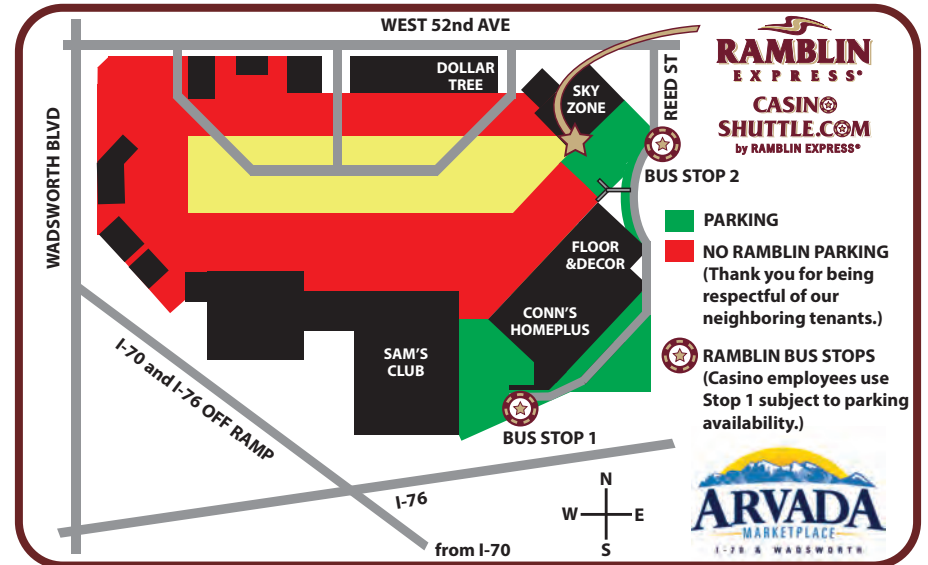

SCHEDULES, STOPS AND FARES SUBJECT TO CHANGE.